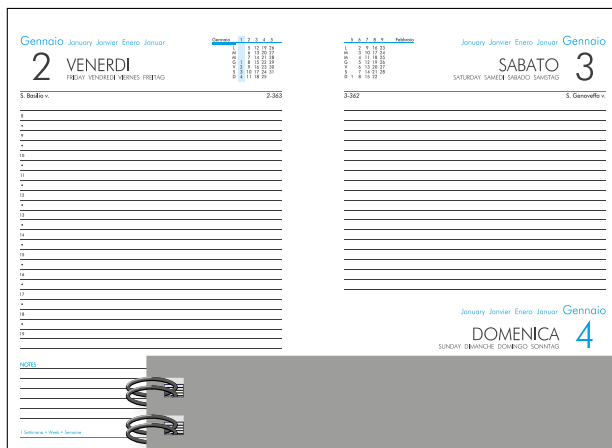

02

CRISTAL

Carducci collection

MADE IN ITALY

AGENDE

68

15x21 cm

S. Stampa
8x5 cm

H25011

Agenda PVC con spirale "Cristal".
Interno gg. Sab/Dom abbinati.
320 pag. Carta bianca.

H250

Astuccio a fascia. Formato cm 14x21.

COLORI

Blu Nero Rosso Grigio

INTERNO

I - F - D - GB - E

H65011

Agenda PVC con spirale "Cristal".
Interno a quadretti gg. Sab/Dom abbinati.
320 pag. Carta bianca.

17x24 cm

S. Stampa
10x5 cm

H650

Astuccio a fascia.
Formato cm 16x24.

01		02		01		03	
Gennaio Januar January	Sab. 01	Venerdì Freitag Friday		Gennaio Januar January	Sab. 01	Sabato Samstag Saturday	
02	03	04	05	06	07	08	09
10	11	12	13	14	15	16	17
18	19	20	21	22	23	24	25
26	27	28	29	30	31		

04