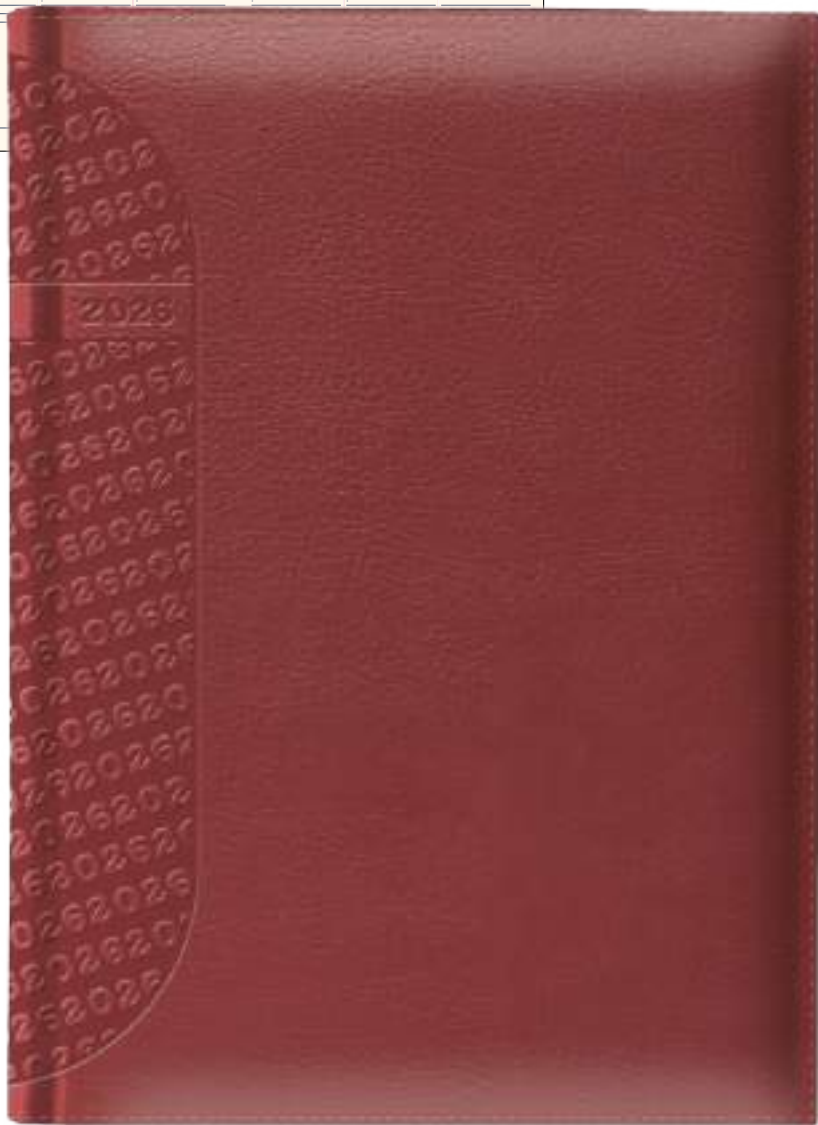

02

ARIZONA

Carducci collection

MADE IN ITALY

AGENDE

72

17x24 cm

S. Stampa
10x5 cm

H58842

Agenda "Arizona".

Interno settimanale.

128 pag. Carta usomano avorio.

Compresa rubrica stampata.

H170

Astuccio formato cm 17x24.

COLORI

Bordeaux

Blu

INTERNO

I - GB - F - D - E - RUS